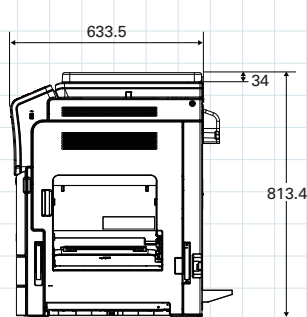

Must Select

Once of the options must be selected (mandatory).

Space Requirements

Dimensions (unit: mm)

■ bizhub C281 (C221 / C221s) + OC-513

■ bizhub C281 (C221 / C221s) + DF-627

Specifications

bizhub C281 / C221 / C221s General Specifications