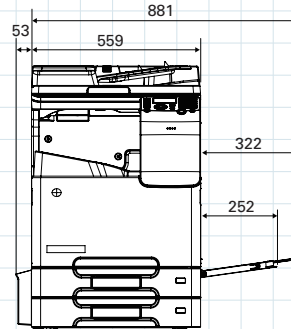

Must Select

Once of the options must be selected (mandatory).

Space Requirements

Dimensions (unit: mm)

■ bizhub C281 (C221 / C221s) + OC-513

■ bizhub C281 (C221 / C221s) + DF-627

Specifications

bizhub C281 / C221 / C221s General Specifications