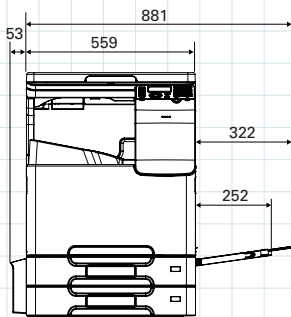

Must Select

Once of the options must be selected (mandatory).

Space Requirements

Dimensions (unit: mm)

■ bizhub C281 (C221 / C221s) + OC-513

■ bizhub C281 (C221 / C221s) + DF-627

Specifications

bizhub C281 / C221 / C221s General Specifications