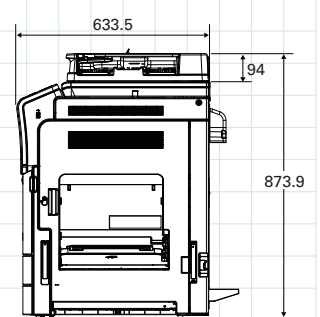

Space Requirements

Dimensions (unit: mm)

■ bizhub C281 (C221 / C221s) + OC-513

■ bizhub C281 (C221 / C221s) + DF-627